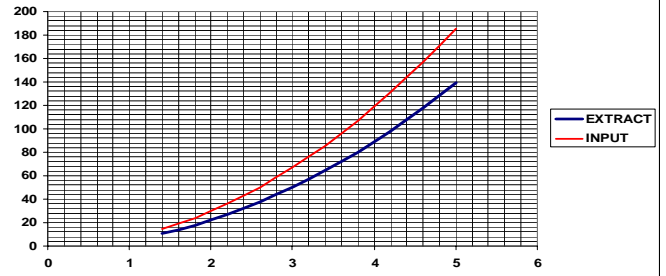

TYPICAL RESISTANCE WHEN USED AS TERMINAL ONLY  
SIZE 315/350

TYPICAL RESISTANCE WHEN USED AS TERMINAL ONLY  
SIZE 400/450

TYPICAL RESISTANCE WHEN USED AS TERMINAL ONLY  
SIZE 500/560

TYPICAL RESISTANCE WHEN USED AS TERMINAL ONLY  
SIZE 630/710

TYPICAL RESISTANCE WHEN USED AS TERMINAL ONLY  
SIZE 800